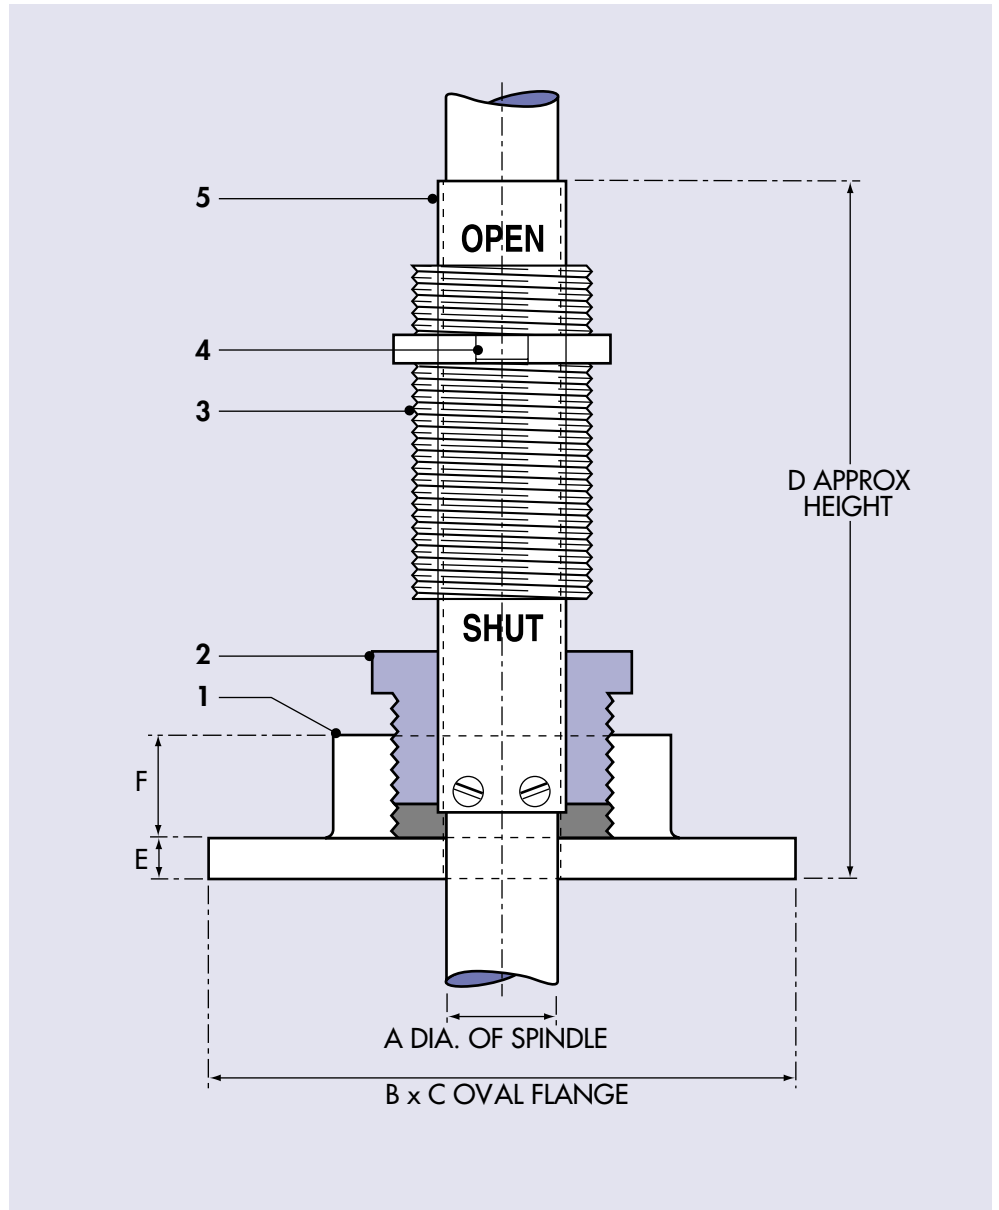

# Young & Cunningham

- 1 FLANGE**  
Bronze BS 1400 LG2

---

- 2 GLAND**  
Brass

---

- 3 BUSH**  
Brass

---

- 4 POINTER**  
Bronze BS 1400 LG2

---

- 5 INDICATOR PLATE**  
Brass

---

**Dimensions**

<b>A</b>	15	20	25	32	40
<b>B</b>	121	121	121	127	127
<b>C</b>	73	73	73	76	76
<b>D</b>	150	150	150	150	150
<b>E</b>	10	10	10	10	10
<b>F</b>	16	16	16	22	22